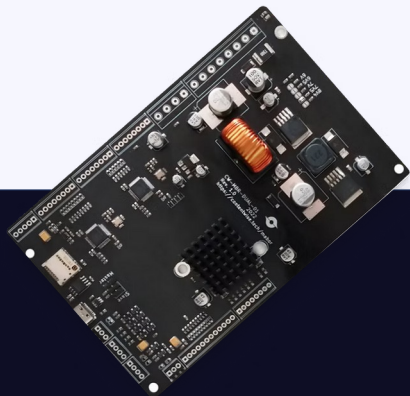

OUR CONSULTING PROCESS

DEEP-EV

PROJECT PORTFOLIO

NGRAVE ZERO
<https://ngrave.io>

MOBILE LOCKER
<https://mobilelocker.eu>

GOODLESS
<https://goodless.be>

Projects we help to develop

OUR PRODUCTS

MABOR

AUTOMATION

CW EDGEAI SBCs

EDGE AI

WISEACS

SECURITY

CW ENV

PRIVATE CLOUD